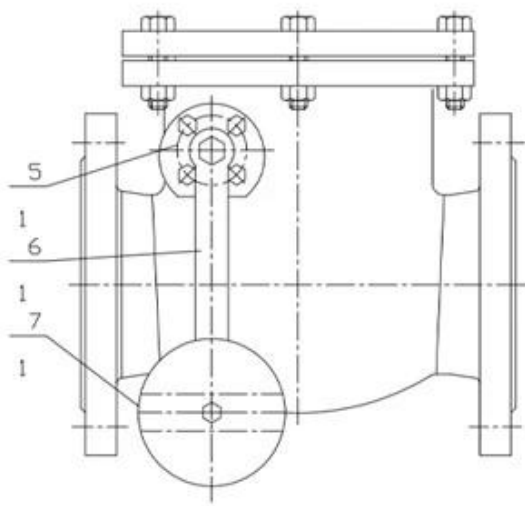

Material	Steel C515
Standard	EN 12266 B16.1/16.42
Designation	5153
Standard	EN12266
Material	Steel C515
Material	Steel
Material	0-80
Material	11/18
Material	15/24
Material	10/16
Material	DN40-DN400