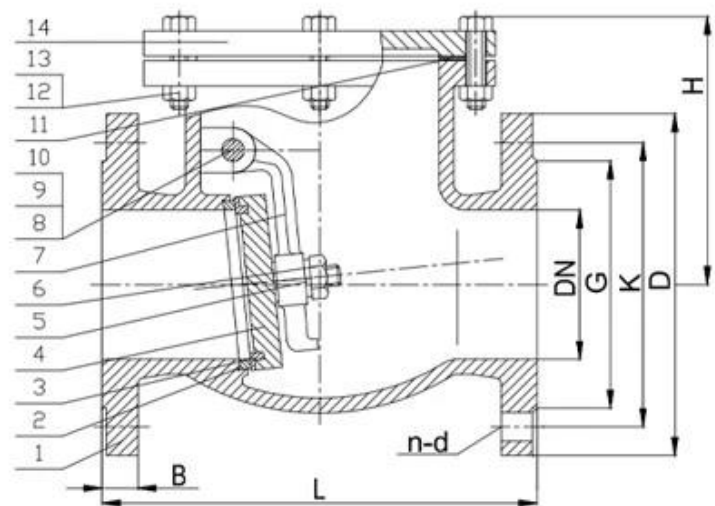

Material	Steel C515
Standard	EN 12266 B16.1/16.42
Designation	5153
Standard	EN12266
Material	Steel C515
Material	Steel
Material	0-80
Material	11/18
Material	15/24
Material	10/16
Material	DN40-DN400