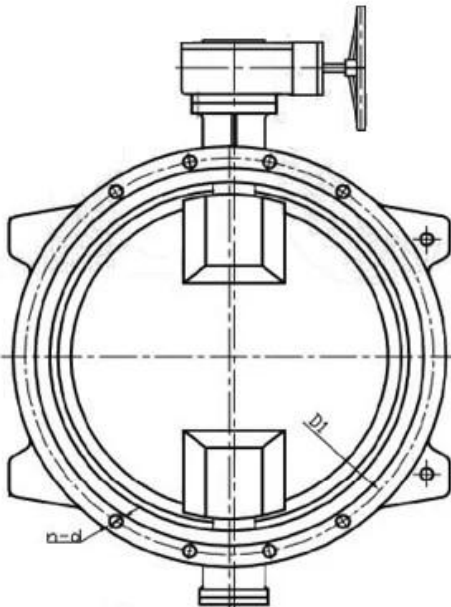

# DESIGN FEATURES

This series of butterfly valves are used for industrial pipelines, as bi-directional open and close and regulation devices, the adjustment range is from 40°C-90°C full open. Suitable temperature  $\geq 80^{\circ}\text{C}$

## Features

- Size range DN100-1200mm
- Standard-ISO/BS/DIN/AWWA/API
- Tests Standard-BS EN 12266-1
- Body-Ductile Iron/Cast Iron/Stainless Steel /WCB
- Body Ring-SS420/SS304/SS316
- Disc Ring-EPDM
- Shaft-SS420/SS431/SS316
- Fusion bonded epoxy coating-Min 300 Microns