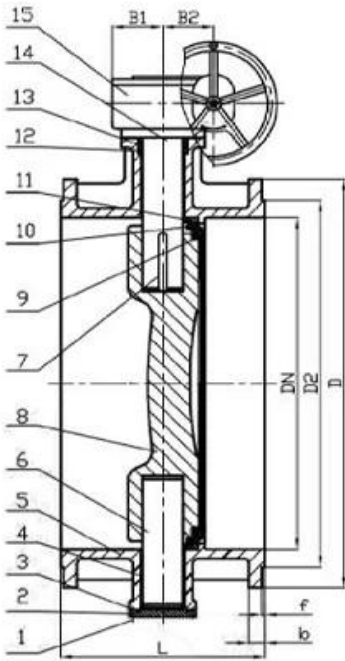

# DESIGN FEATURES

This series of butterfly valves are used for industrial pipelines, as bi-directional open and close and regulation devices, the adjustment range is from 40°C-90°C full open. Suitable temperature  $\geq 80^{\circ}\text{C}$

## Features

- Size range DN100-1200mm
- Standard-ISO/BS/DIN/AWWA/API
- Tests Standard-BS EN 12266-1
- Body-Ductile Iron/Cast Iron/Stainless Steel /WCB
- Body Ring-SS420/SS304/SS316
- Disc Ring-EPDM
- Shaft-SS420/SS431/SS316
- Fusion bonded epoxy coating-Min 300 Microns