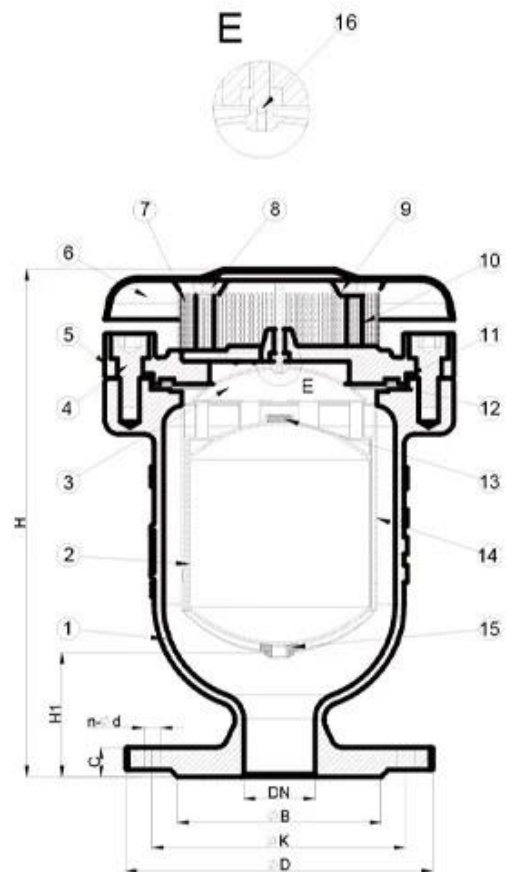

DN25-DN50

DN50-DN300

Our Factory

RKSfluid 1997 Foundry
CNC
Foundry
Foundry
Foundry

GB
RKS
TUV CE ADWO-2000
ISO9001 TS API
“ ”
i

ii CNC

iii

iv