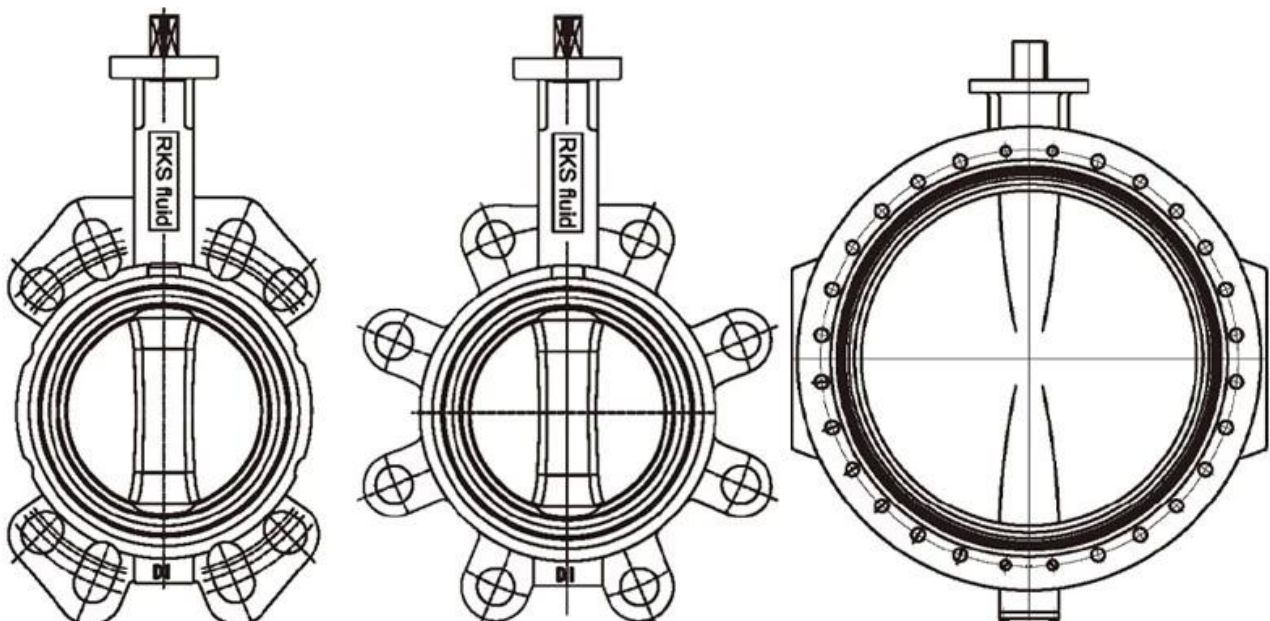

DESIGN FEATURES

DURABLE

- No-pin connection, 1 pc blow-out proof stem
- DI/CI Nodularity over 95%

ANTI-CORROSION

- Material: Epoxy powder: Earth Best!
- Coating Thickness: 200-250µm
- Spraying temp: over 200°C. Doesn't fade, even wipe with diethyl ether

QUALITY STANDARD

- 100% quality test, follow DIN, ASTM, JIS, GB/T, ISO, BS EN, API
- ONLY ONE Manufacturer get CE certification up to DN1800
- 2 years warranty. 15000 times On-off test, 30000 times Destructive experiment