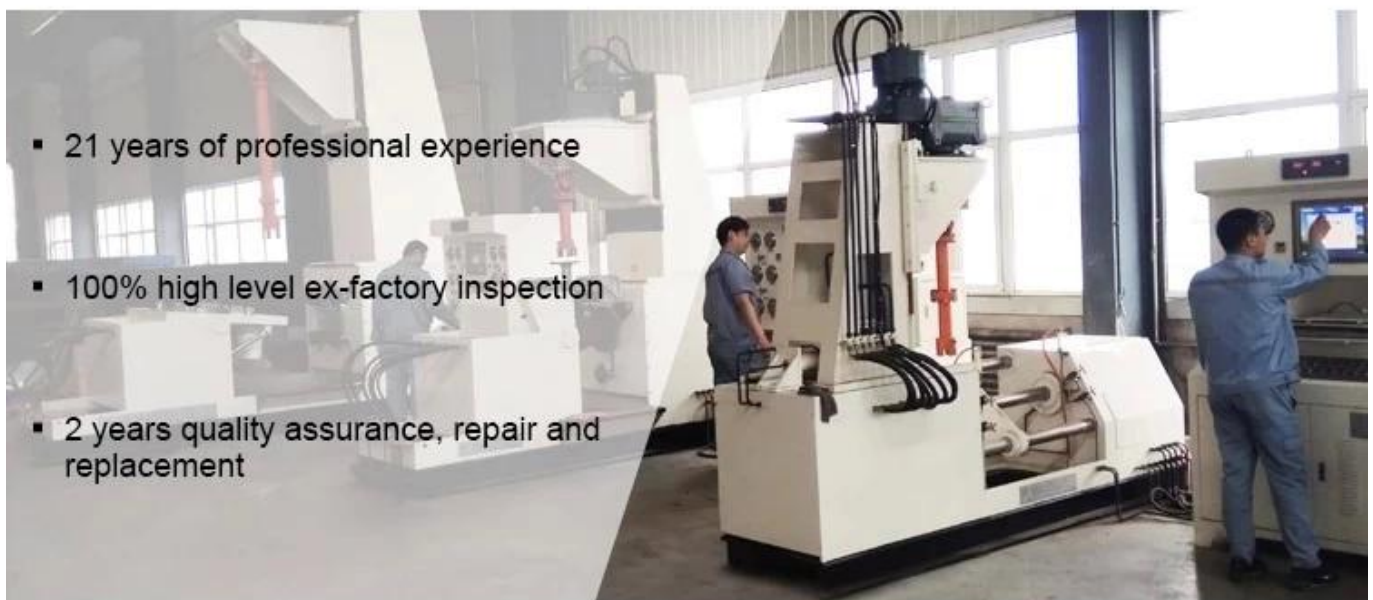

Application

Dairy

Drink & Beverage

Enzymes

Pharmaceuticals

Daily Necessaries

Cosmetics

Model	Model Foold 15 300 30
Model	DN15-300
Material	Steel, 304, 316, 303
Standards	DIN, SMS, ISO, RJT, 3A, IDF
Seals	EPDM, Viton, PTFE
Pressure	10, 15, 20
Temperature	-10 °C --- + 120 °C
Options	Control panel, 15 liter + 30 liter, 20 liter + 30 liter
Accessories	Control panel, 15 liter, 20 liter