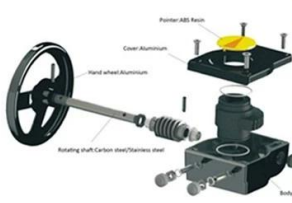

Introduction

Our Aluminum valve handwheel gearbox, 90 ° slewing drive device is suitable for butterfly valve, ball valve and plug valve and so on. The aluminum alloy material body after static electricity powder coating has an excellent appearance, strong adhesion/mechanical property and anti-corrosion/wear resistance.

Square: 8/ 9/ 11/ 14/ 17/ 19/ 22/ 27

ISO 5211 Flange Type: F05/ F07/ F09/ F10/ F12/ F14/ F16/ F25

Features

- ◆ ISO 5211 direct mount patterns.
- ◆ Filled with special lubricant before leaving the factory.
- ◆ Weatherproof is IP 65.
- ◆ The output torque range: 180-5500NM
- ◆ 5 degrees angle adjusting.
- ◆ All aluminum shell light and beautiful.